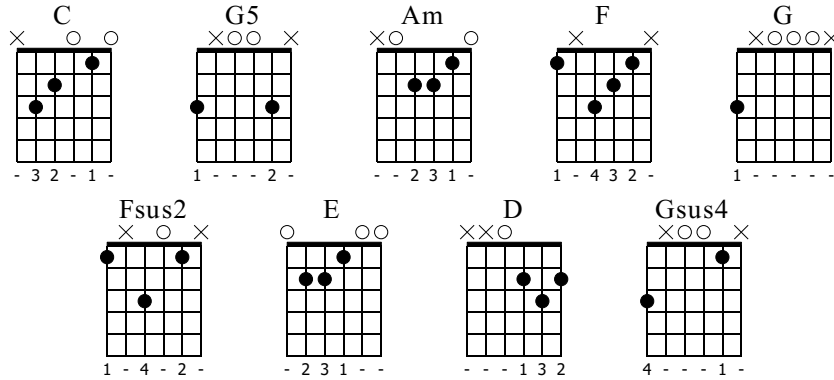

And I Love Her

Passenger

www.GoliathGuitarTutorials.com
 Tabbed by Gareth Evans

Standard tuning

- ① = E ④ = D
- ② = B ⑤ = A
- ③ = G ⑥ = E

♩ = 156

Intro

Capo. fret 5

let ring throughout

1 2 3 4 5

C **G5**

T 1-3 1-3 1-3 3 0-1-3

A 2-3 2-3 2-3 0 0-0-0-0-2-3

B 3-3 3-3 3-3 3 3-3-3

6 7 8 9

Am **F** **H** **P**

T 0-1-2-1 1-3-1 0-2-1 3-1-2-3-0

A 2-0-2-2 2-3-2 3-2-3 3-2-3-0

B 0-0-0-0 1-1-1-1 1-1-1-1 1-1-1-1

10 11 12 13

C **G** **H**

T 1-0-1 1-3-1 0-0-0 0-1-0-1

A 2-0-2 2-3-2 0-0-0 0-2-0-2

B 3-3-3 3-3-3 3-3-3 3-3-3