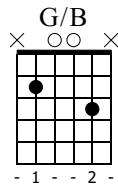

Youth Daughter

Tabbed by www.goliathguitartutorials.com

♩ = 160

Intro

G/B Cadd9 Em7 Dadd11
Capo. fret 5
let ring throughout

T	4	0	3	0	3	0	5	0	5	0	8	0	8	0	7	0	7
A	4	2	2	2	2	3	3	3	3	7	7	7	7	5	5	5	5
B																	

T	5	0	3	0	3	0	5	0	5	0	8	0	8	0	7	0	7
A		2	2	2	2	3	3	3	3	7	7	7	7	5	5	5	5
B																	

Verse

T	9	0	3	0	3	0	5	0	5	0	8	0	8	0	7	0	7
A		2	2	2	2	3	3	3	3	7	7	7	7	5	5	5	5
B																	

T	13	0	3	0	3	0	5	0	5	0	8	0	8	0	7	0	7
A		2	2	2	2	3	3	3	3	7	7	7	7	5	5	5	5
B																	