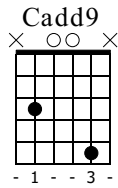

Youth Daughter

Tabbed by www.goliathguitartutorials.com

♩ = 160

Intro

G/B Cadd9 Em7 Dadd11
Capo. fret 5
let ring throughout

T	4	0	3	0	3	0	5	0	5	0	8	0	8	0	7	0	7
A	4	2	2	2	2	3	3	3	3	7	7	7	7	5	5	5	5
B																	

T	5	0	3	0	3	0	5	0	5	0	8	0	8	0	7	0	7
A		2	2	2	2	3	3	3	3	7	7	7	7	5	5	5	5
B																	

Verse

T	9	0	3	0	3	0	5	0	5	0	8	0	8	0	7	0	7
A		2	2	2	2	3	3	3	3	7	7	7	7	5	5	5	5
B																	

T	13	0	3	0	3	0	5	0	5	0	8	0	8	0	7	0	7
A		2	2	2	2	3	3	3	3	7	7	7	7	5	5	5	5
B																	

T	17	0	3	0	3	0	5	0	5	0	8	0	8	0	7	0	7
A		2	2	2	2	3	3	3	3	7	7	7	7	5	5	5	5
B																	

T	21	0	3	0	3	0	5	0	5	0	8	0	8	0	7	0	7
A		2	2	2	2	3	3	3	3	7	7	7	7	5	5	5	5
B																	

Chorus

G/B

Cadd9

Em7

Dadd11