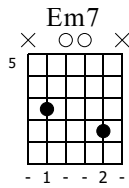

Youth Daughter

Tabbed by www.goliathguitartutorials.com

♩ = 160

Intro

G/B Cadd9 Em7 Dadd11
Capo. fret 5
let ring throughout

T	4	0	3	0	3	0	5	0	5	0	8	0	8	0	7	0	7
A	4	2	2	2	2	3	3	3	3	7	7	7	7	5	5	5	5
B																	

T	5	0	3	0	3	0	5	0	5	0	8	0	8	0	7	0	7
A		2	2	2	2	3	3	3	3	7	7	7	7	5	5	5	5
B																	

Verse

T	9	0	3	0	3	0	5	0	5	0	8	0	8	0	7	0	7
A		2	2	2	2	3	3	3	3	7	7	7	7	5	5	5	5
B																	

T	13	0	3	0	3	0	5	0	5	0	8	0	8	0	7	0	7
A		2	2	2	2	3	3	3	3	7	7	7	7	5	5	5	5
B																	

T	17	0	3	0	3	0	5	0	5	0	8	0	8	0	7	0	7
A		2	2	2	2	3	3	3	3	7	7	7	7	5	5	5	5
B																	

T	21	0	3	0	3	0	5	0	5	0	8	0	8	0	7	0	7
A		2	2	2	2	3	3	3	3	7	7	7	7	5	5	5	5
B																	

Chorus

G/B

Cadd9

Em7

Dadd11

3rd Chorus

77

T	3				5				8				7			
A	0				0				0				0			
B	2				3				7				5			

81

T	3				5				8				7			
A	0				0				0				0			
B	2				3				7				5			

85

T	0	3	0	3	0	5	0	5	0	8	0	8	0	7	0	7
A	2	2	2	2	3	3	3	3	7	7	7	7	5	5	5	5
B																