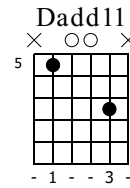

Youth Daughter

Tabbed by www.goliathguitartutorials.com

♩ = 160

Intro

G/B Cadd9 Em7 Dadd11
Capo. fret 5
let ring throughout

T	4	0	3	0	3	0	5	0	5	0	8	0	8	0	7	0	7
A	4	2	2	2	2	3	3	3	3	7	7	7	7	5	5	5	5
B																	

T	5	0	3	0	3	0	5	0	5	0	8	0	8	0	7	0	7
A		2	2	2	2	3	3	3	3	7	7	7	7	5	5	5	5
B																	

Verse

T	9	0	3	0	3	0	5	0	5	0	8	0	8	0	7	0	7
A		2	2	2	2	3	3	3	3	7	7	7	7	5	5	5	5
B																	

T	13	0	3	0	3	0	5	0	5	0	8	0	8	0	7	0	7
A		2	2	2	2	3	3	3	3	7	7	7	7	5	5	5	5
B																	

T	17	0	3	0	3	0	5	0	5	0	8	0	8	0	7	0	7
A		2	2	2	2	3	3	3	3	7	7	7	7	5	5	5	5
B																	

T	21	0	3	0	3	0	5	0	5	0	8	0	8	0	7	0	7
A		2	2	2	2	3	3	3	3	7	7	7	7	5	5	5	5
B																	

Chorus

G/B

Cadd9

Em7

Dadd11