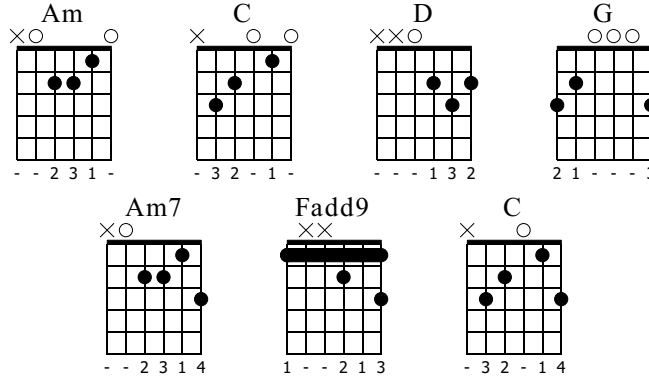

# Hurt

Johnny Cash

www.GoliathGuitarTutorials.com  
 Tabbed by Gareth Evans

Standard tuning  
 ① = E    ④ = D  
 ② = B    ⑤ = A  
 ③ = G    ⑥ = E

♩ = 91

Repeat bars 1&2 over for the verse

## Intro/verse

Am *let ring throughout* C D G