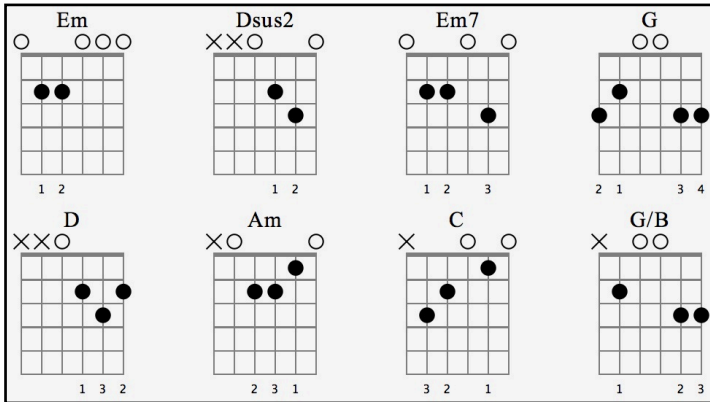

The One I Love

REM

CHORDS

STRUMMING PATTERN

D - D U - U D U
1 + 2 + 3 + 4 +

INTRO

/Em7---/(Dsus2)---/ (x4)

VERSE 1

Em Dsus2 Em Em7
This one goes out to the one I love
Em Dsus2 Em Em7
This one goes out to the one I've left behind
G D Am C
A simple prop to occupy my time
Em Dsus2 Em Em7
This one goes out to the one I love

CHORUS

Em Dsus2 Em Em7
Fire (she's comin' down on her own, now)
Em Dsus2 Em Em7
Fire (she's comin' down on her own, now)

VERSE 1

CHORUS

INTERLUDE / SOLO

/G---/D---/G|B---/C---/Em---/D---/Em---/---/

VERSE 2

Em Dsus2 Em Em7
This one goes out to the one I love
Em Dsus2 Em Em7
This one goes out to the one I've left behind
G D Am C
Another prop occupied my time
Em Dsus2 Em Em7
This one goes out to the one I love